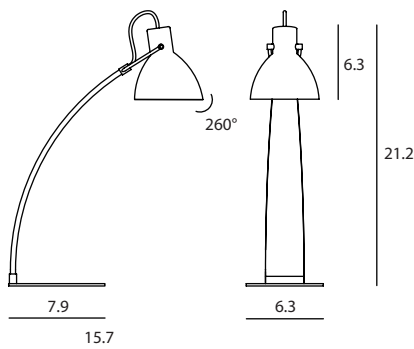

## LAITO WOOD 沐光

LAITO is a recognizable classic. Our modern interpretation incorporates wood elements that embody natural textures and aromas. Electric wires are cleverly concealed in the wooden arch of the lamp, emerging out at the matted metal base. To add a twist of modern, the contrasting cord serves as an interesting element of surprise. LAITO is perfectly sized for small spaces but ready to make a big impact.

matt black

matt gray

matt white

**Laito Wood Table**  
 SQ-893DWR  
 E26 1 x Max 60W  
 Shade rotatable  
 In-line on/off hand switch

Materials : steel, beech  
 Color : matt black + red cord  
           matt gray + orange cord  
           matt white + turquoise cord

Measurement : inches

LAITO WOOD / 2