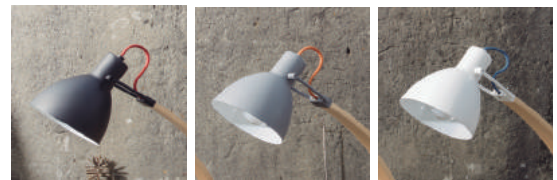

## LAITO WOOD 沐光

LAITO is a recognizable classic. Our modern interpretation incorporates wood elements that embody natural textures and aromas. Electric wires are cleverly concealed in the wooden arch of the lamp, emerging out at the matted metal base. To add a twist of modern, the contrasting cord serves as an interesting element of surprise. LAITO is perfectly sized for small spaces but ready to make a big impact.

matt black

matt gray

matt white

**Laito Wood Table**  
 SQ-893DWR  
 E26 1 x Max 60W  
 Shade rotatable  
 In-line on/off hand switch

Materials : steel, beech  
 Color : matt black + red cord  
           matt gray + orange cord  
           matt white + turquoise cord